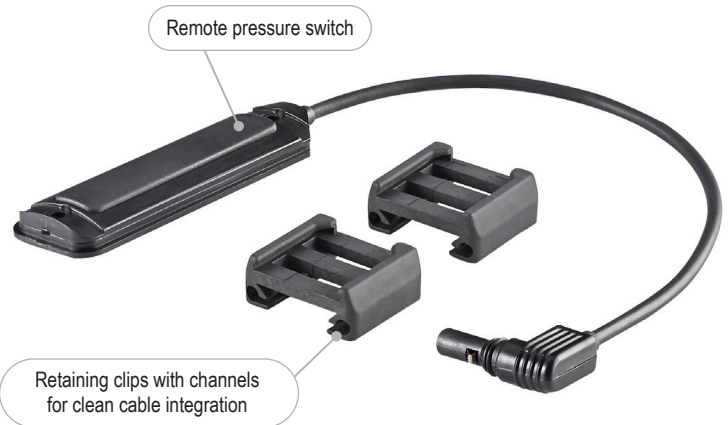

TLR[®] RM 1 LASER G

LOW-PROFILE, RAIL MOUNTED TACTICAL LIGHTING SYSTEM WITH INTEGRATED GREEN LASER

The low-profile TLR RM 1 Laser G with green laser features independently operating push-button and remote pressure switch to provide the security of knowing you'll always have light. Packaged as a kit offering everything you need to mount to your long gun.

500 lumens; 140m beam; runs 1.5 hours (LED only or LED/Laser); runs 11 hours (Laser only)
User enabled strobe function; runs 3 hours (strobe)
Custom optic produces a narrow beam with optimum peripheral illumination
Uses one CR123A lithium battery (included)
Durable anodized machined aircraft aluminum construction

IPX4; water-resistant
3.20" (8.12 cm); 2.97 oz (84.2g) with battery
Limited Lifetime Warranty Visit streamlight.com for full warranty information
#69443 - TLR RM 1 Laser G - Includes rail locating keys, tail cap switch, remote pressure switch, mounting clips and CR123A battery - Box
#69444 - TLR RM 1 Laser G - Includes rail locating keys and CR123A battery - Box