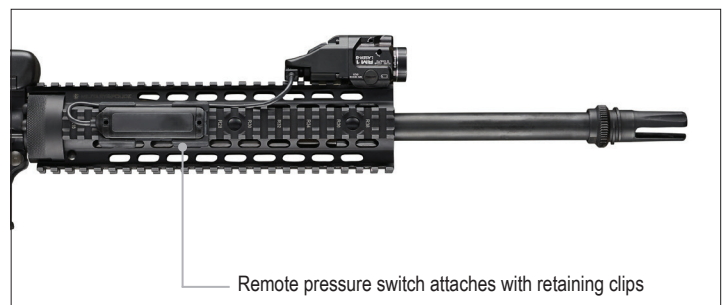

TLR[®] RM 1 LASER G

LOW-PROFILE, RAIL MOUNTED TACTICAL LIGHTING SYSTEM WITH INTEGRATED GREEN LASER

The low-profile TLR RM 1 Laser G with green laser features independently operating push-button and remote pressure switch to provide the security of knowing you'll always have light. Packaged as a kit offering everything you need to mount to your long gun.

500 lumens; 140m beam; runs 1.5 hours (LED only or LED/Laser); runs 11 hours (Laser only)
User enabled strobe function; runs 3 hours (strobe)
Custom optic produces a narrow beam with optimum peripheral illumination
Uses one CR123A lithium battery (included)
Durable anodized machined aircraft aluminum construction

IPX4; water-resistant
3.20" (8.12 cm); 2.97 oz (84.2g) with battery
Limited Lifetime Warranty Visit streamlight.com for full warranty information
#69443 - TLR RM 1 Laser G - Includes rail locating keys, tail cap switch, remote pressure switch, mounting clips and CR123A battery - Box
#69444 - TLR RM 1 Laser G - Includes rail locating keys and CR123A battery - Box